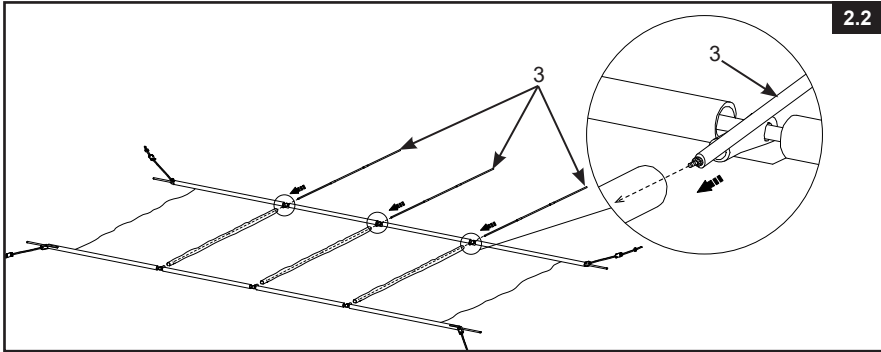

Setup instructions (continued)

176
IO

SAVE THESE INSTRUCTIONS