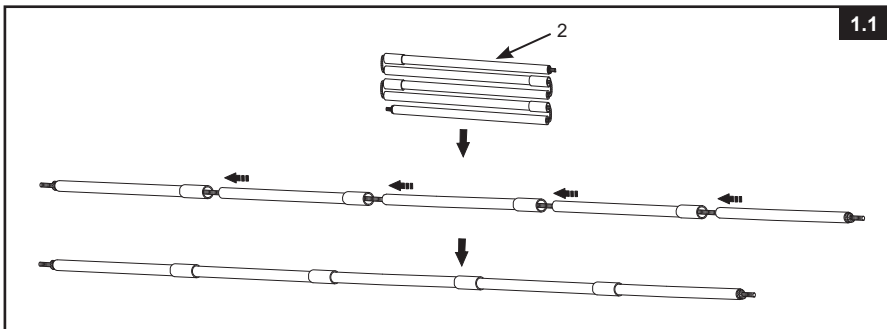

General

- Choose where you want to install the canopy. It's recommended to setup the canopy on the west side of the pool in order to block more of the afternoon sun.
- No tools are required for the assembly. Two people are needed to setup this product.
- Make sure the pool is setup and filled with water first.
- Never attempt to setup this product during strong winds, thunderstorms, heavy rain or snow.

This canopy is designed and manufactured for Intex pool sizes:

POOL	POOL SIZE
METAL FRAME POOL	10'x30" (3.05m×76cm)
	12'x30" (3.66m×76cm)
	12'x33" (3.66m×84cm)
PRISM FRAME™ PREMIUM POOL	10'x30" (3.05m×76cm)
	12'x30" (3.66m×76cm)
	12'x39" (3.66m×99cm)
	12'x48" (3.66m×1.22m)
PRISM FRAME™ RECTANGULAR PREMIUM POOL	13'1½"×6'6¾"×39½" (4.00m×2.00m×1.00m)
	13'1½"×6'6¾"×48" (4.00m×2.00m×1.22m)
	16'×8'×42" (4.88m×2.44m×1.07m)
PRISM FRAME™ OVAL PREMIUM POOL	13'1½"×6'6¾"×39½" (4.00m×2.00m×1.00m)
	16.6'×9'×48" (5.03m×2.74m×1.22m)
	20'×10'×48" (6.10m×3.05m×1.22m)
ULTRA XTR™ RECTANGULAR FRAME POOL	18'×9'×52" (5.49m×2.74m×1.32m)
	24'×12'×52" (7.32m×3.66m×1.32m)

Setup instructions

SAVE THESE INSTRUCTIONS