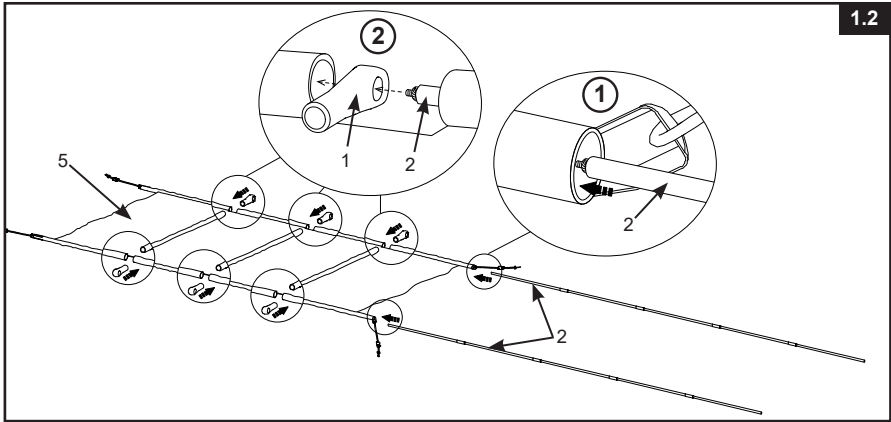

General

- Choose where you want to install the canopy. It's recommended to setup the canopy on the west side of the pool in order to block more of the afternoon sun.
- No tools are required for the assembly. Two people are needed to setup this product.
- Make sure the pool is setup and filled with water first.
- Never attempt to setup this product during strong winds, thunderstorms, heavy rain or snow.

This canopy is designed and manufactured for Intex pool sizes:

POOL	POOL SIZE
METAL FRAME POOL	10'x30" (3.05m×76cm)
	12'x30" (3.66m×76cm)
	12'x33" (3.66m×84cm)
PRISM FRAME™ PREMIUM POOL	10'x30" (3.05m×76cm)
	12'x30" (3.66m×76cm)
	12'x39" (3.66m×99cm)
	12'x48" (3.66m×1.22m)
PRISM FRAME™ RECTANGULAR PREMIUM POOL	13'1½"×6'6¾"×39½" (4.00m×2.00m×1.00m)
	13'1½"×6'6¾"×48" (4.00m×2.00m×1.22m)
	16'×8'×42" (4.88m×2.44m×1.07m)
PRISM FRAME™ OVAL PREMIUM POOL	13'1½"×6'6¾"×39½" (4.00m×2.00m×1.00m)
	16.6'×9'×48" (5.03m×2.74m×1.22m)
	20'×10'×48" (6.10m×3.05m×1.22m)
ULTRA XTR™ RECTANGULAR FRAME POOL	18'×9'×52" (5.49m×2.74m×1.32m)
	24'×12'×52" (7.32m×3.66m×1.32m)

Setup instructions

SAVE THESE INSTRUCTIONS

Setup instructions (continued)

176
IO

1.2

1.3

2.1

SAVE THESE INSTRUCTIONS