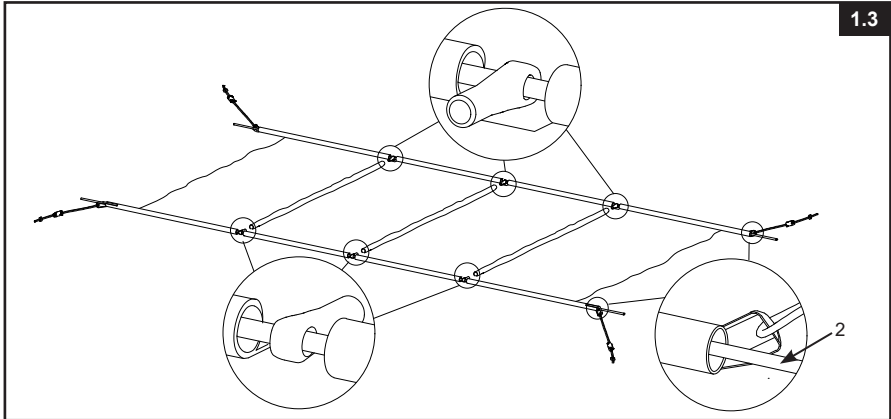

This canopy is designed and manufactured for Intex pool sizes:

POOL	POOL SIZE
METAL FRAME POOL	10'x30" (3.05m×76cm)
	12'x30" (3.66m×76cm)
	12'x33" (3.66m×84cm)
PRISM FRAME™ PREMIUM POOL	10'x30" (3.05m×76cm)
	12'x30" (3.66m×76cm)
	12'x39" (3.66m×99cm)
	12'x48" (3.66m×1.22m)
PRISM FRAME™ RECTANGULAR PREMIUM POOL	13'1½"×6'6¾"×39½" (4.00m×2.00m×1.00m)
	13'1½"×6'6¾"×48" (4.00m×2.00m×1.22m)
	16'×8'×42" (4.88m×2.44m×1.07m)
PRISM FRAME™ OVAL PREMIUM POOL	13'1½"×6'6¾"×39½" (4.00m×2.00m×1.00m)
	16.6'×9'×48" (5.03m×2.74m×1.22m)
	20'×10'×48" (6.10m×3.05m×1.22m)
ULTRA XTR™ RECTANGULAR FRAME POOL	18'×9'×52" (5.49m×2.74m×1.32m)
	24'×12'×52" (7.32m×3.66m×1.32m)

Setup instructions

SAVE THESE INSTRUCTIONS

Setup instructions (continued)

176
IO

1.2

1.3

2.1

SAVE THESE INSTRUCTIONS