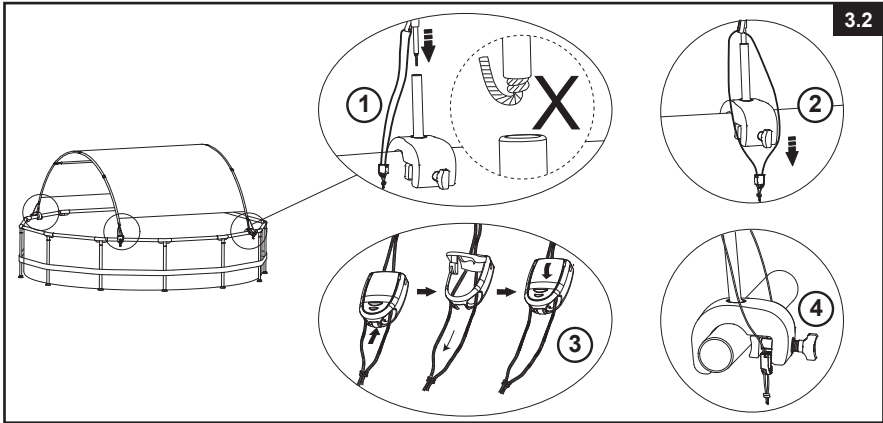

Setup instructions (continued)

176
IO

Maintenance and long term storage

1. Regularly check all components for sign of damage and straining. Replace damaged components immediately.
2. Remove the canopy assembly from the frame pool.
3. Use a sponge and clean water to wipe away any soil or stains on the canopy.
4. Reverse the above setup instructions (see Fig. 4), and make sure all components are completely dry before storage.