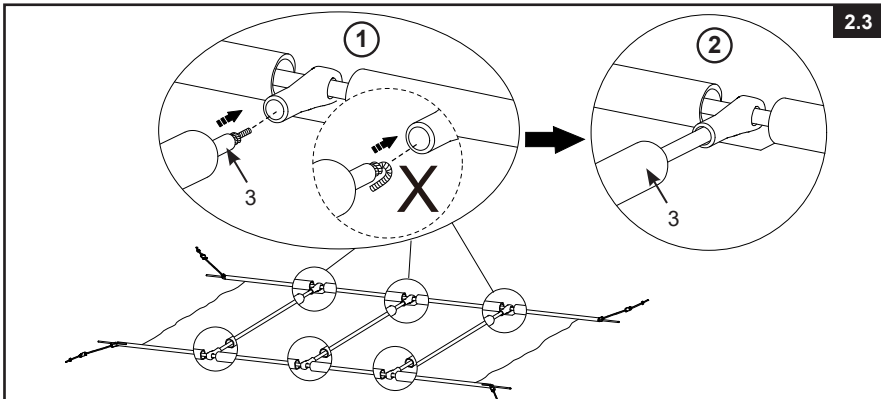

Setup instructions

SAVE THESE INSTRUCTIONS

Setup instructions (continued)

176
IO

1.2

1.3

2.1

SAVE THESE INSTRUCTIONS

Setup instructions (continued)

176
IO

SAVE THESE INSTRUCTIONS

Setup instructions (continued)

176
IO

Maintenance and long term storage

1. Regularly check all components for sign of damage and straining. Replace damaged components immediately.
2. Remove the canopy assembly from the frame pool.
3. Use a sponge and clean water to wipe away any soil or stains on the canopy.
4. Reverse the above setup instructions (see Fig. 4), and make sure all components are completely dry before storage.