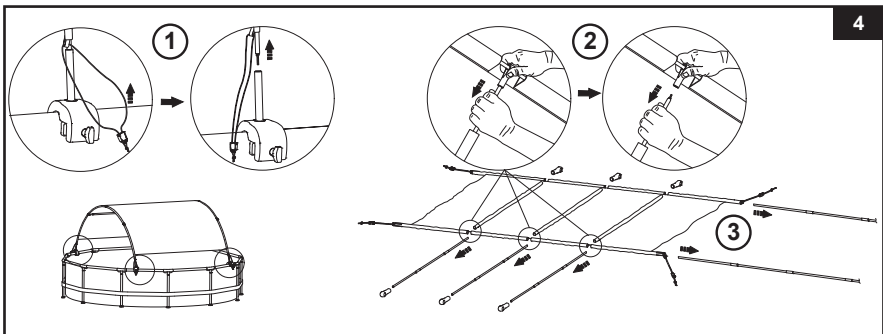

5. Store the canopy and accessories in a dry, temperature controlled, between 0° – 40°C (32° – 104°F), storage location.
6. The original packing can be used for storage.

INTEX®

SAVE THESE INSTRUCTIONS