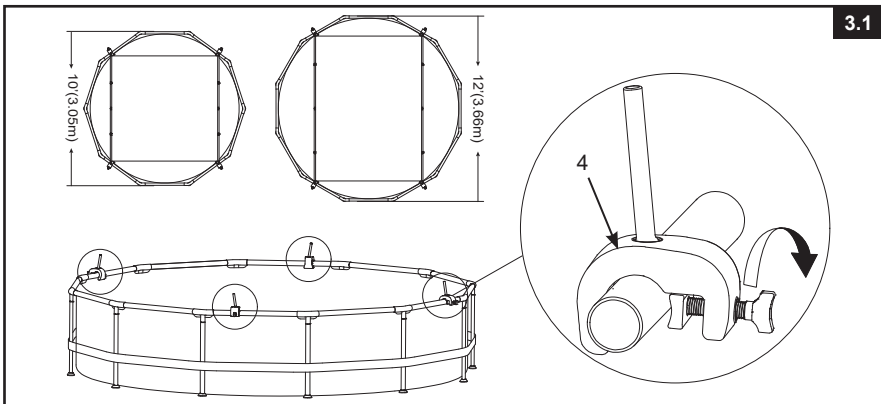

Setup instructions (continued)

176
IO

SAVE THESE INSTRUCTIONS